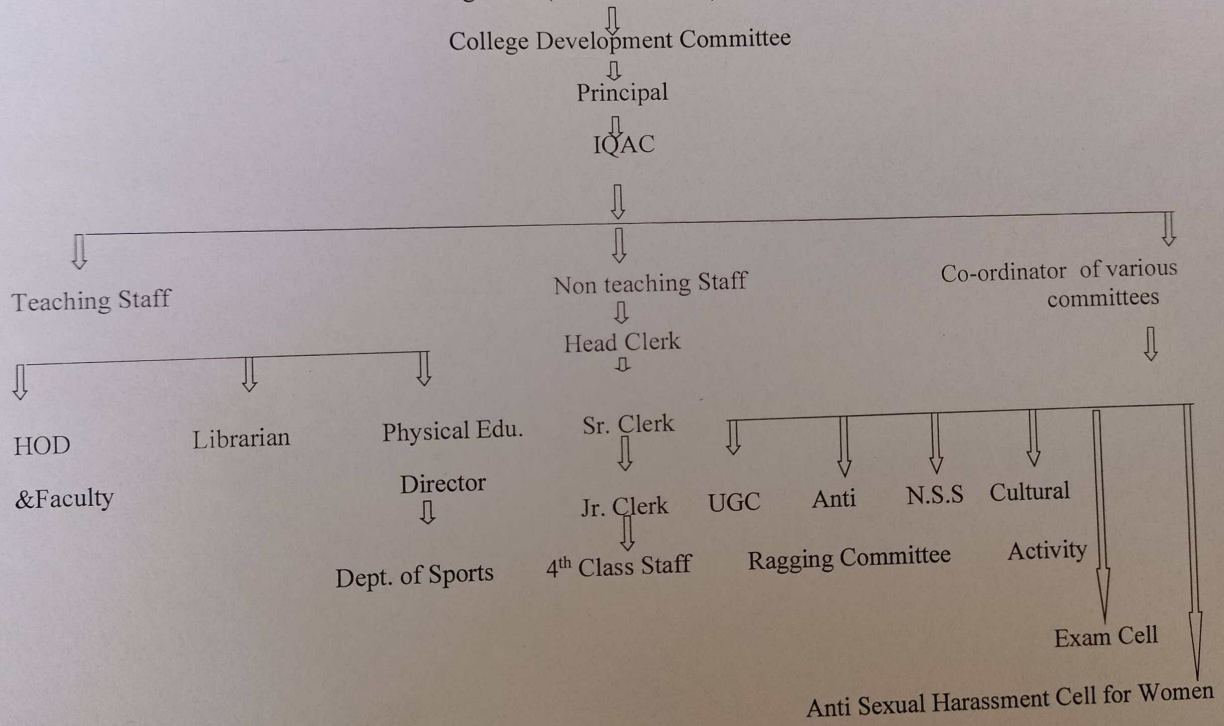

Swatantra Sainik Suryabhanji Pawar College, Purna (Jn.) Dist. Parbhani

ORGANOGRAM OF THE INSTITUTION

Administrative Hierarchy

Management (Executive Body Members)

H/C PRINCIPAL
Swatantra Sainik Suryabhanji Pawar
Art's College, PURNA (Jn.)
Dist. Parbhani