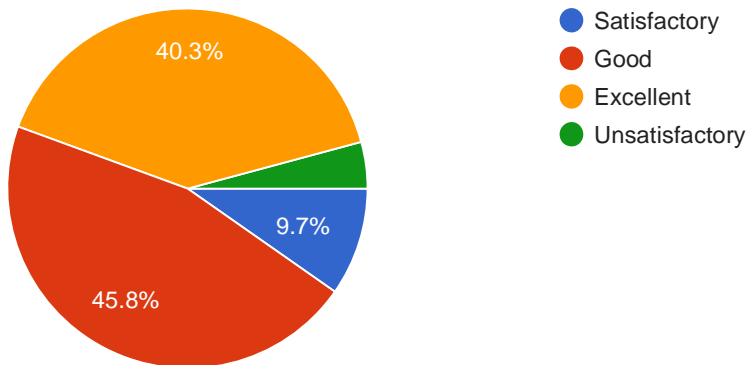

Library , Availability of books , Issues and Return Services

72 responses