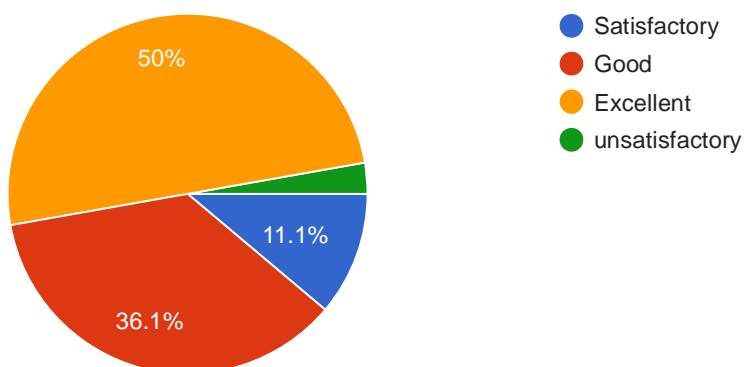

Teacher's use of teaching aids, YouTube, What's up, online classes regularly

72 responses