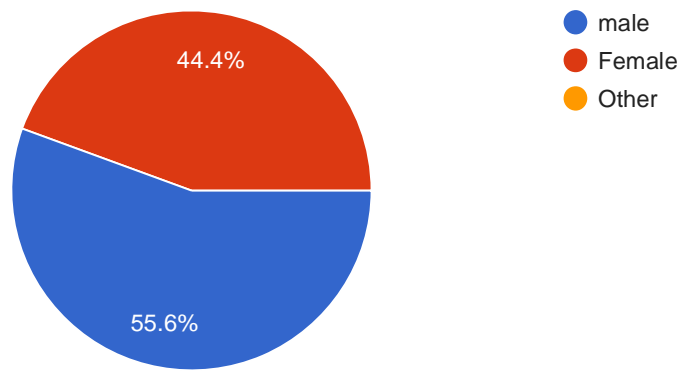

Sable Shivaji pundlikrao

Sunil Eknath Wayal

Patil vinod rustumrao

AKASH GAIKWAD

Anita parasrao kadam

Ankit Sudhirrao Kandharkar

Gender of the student

72 responses