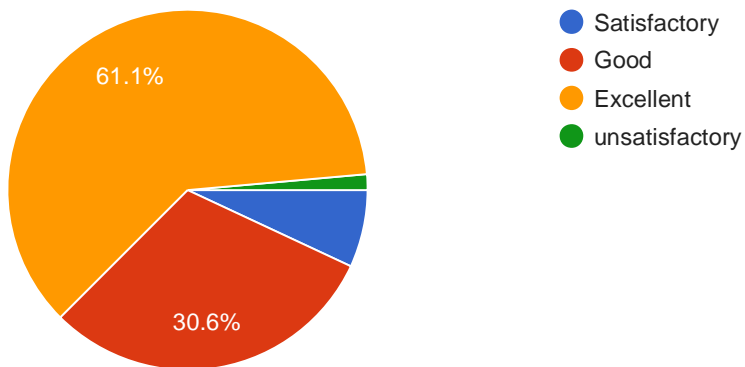

Swatantrya Sainik Suryabhanji Pawar College, Purna, Dist. Parbhani.

Teachers Regularity and Punctuality

72 responses

Teachers Subject Knowledge and Evaluation Process

72 responses

Teacher's use of teaching aids, YouTube, What's up, online classes regularly